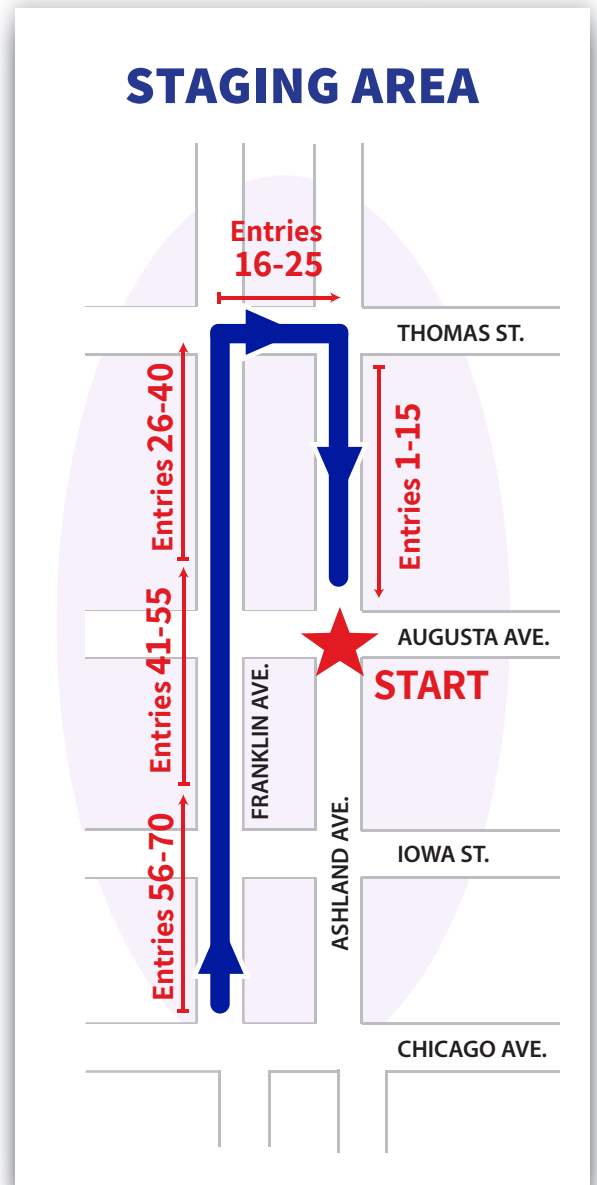

RIVER FOREST MEMORIAL DAY PARADE ROUTE

STARTING AT 9:30 AM | LINE UP BY 9AM

END
KEYSTONE PARK
Ceremony & Community Picnic

*Parade Line-Up Location is approximate.
PLEASE NOTE: Parade line-up streets are ONE WAY
on the day of the event.