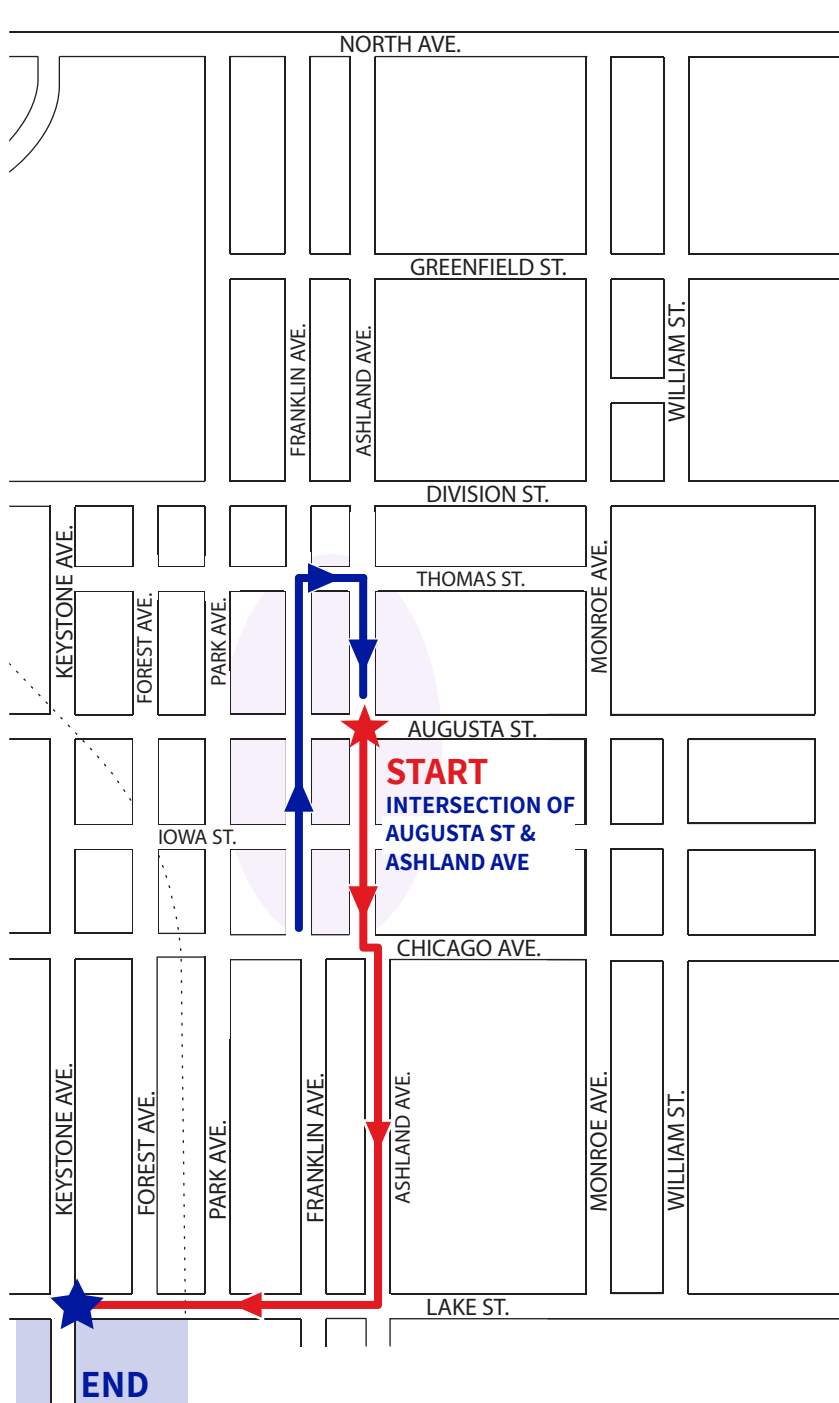

RIVER FOREST MEMORIAL DAY PARADE ROUTE

STARTING AT 9:30 AM | LINE UP BY 9AM

END
KEYSTONE PARK
Ceremony & Community Picnic

*Parade Line-Up Location is approximate.
PLEASE NOTE: Parade line-up streets are ONE WAY
on the day of the event.