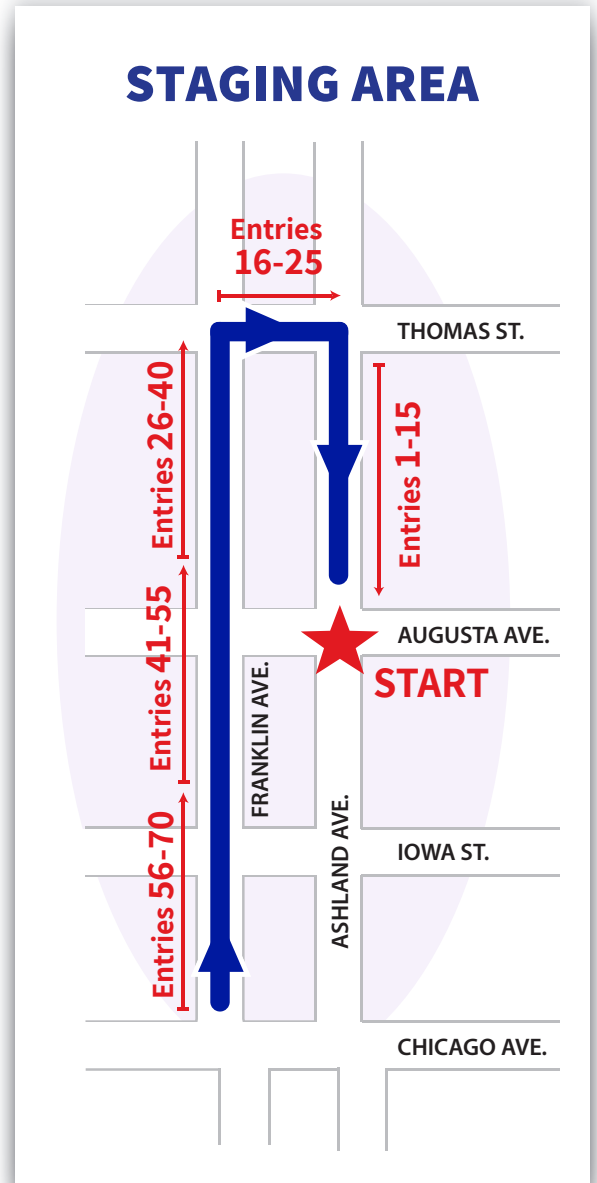

# RIVER FOREST MEMORIAL DAY PARADE ROUTE

MONDAY, MAY 29, 2022 STARTING AT 9:30 AM | LINE UP BY 9AM

**END**  
KEYSTONE PARK  
Ceremony & Community Picnic

\*Parade Line-Up Location is approximate.  
PLEASE NOTE: Parade line-up streets are ONE WAY  
on the day of the event.