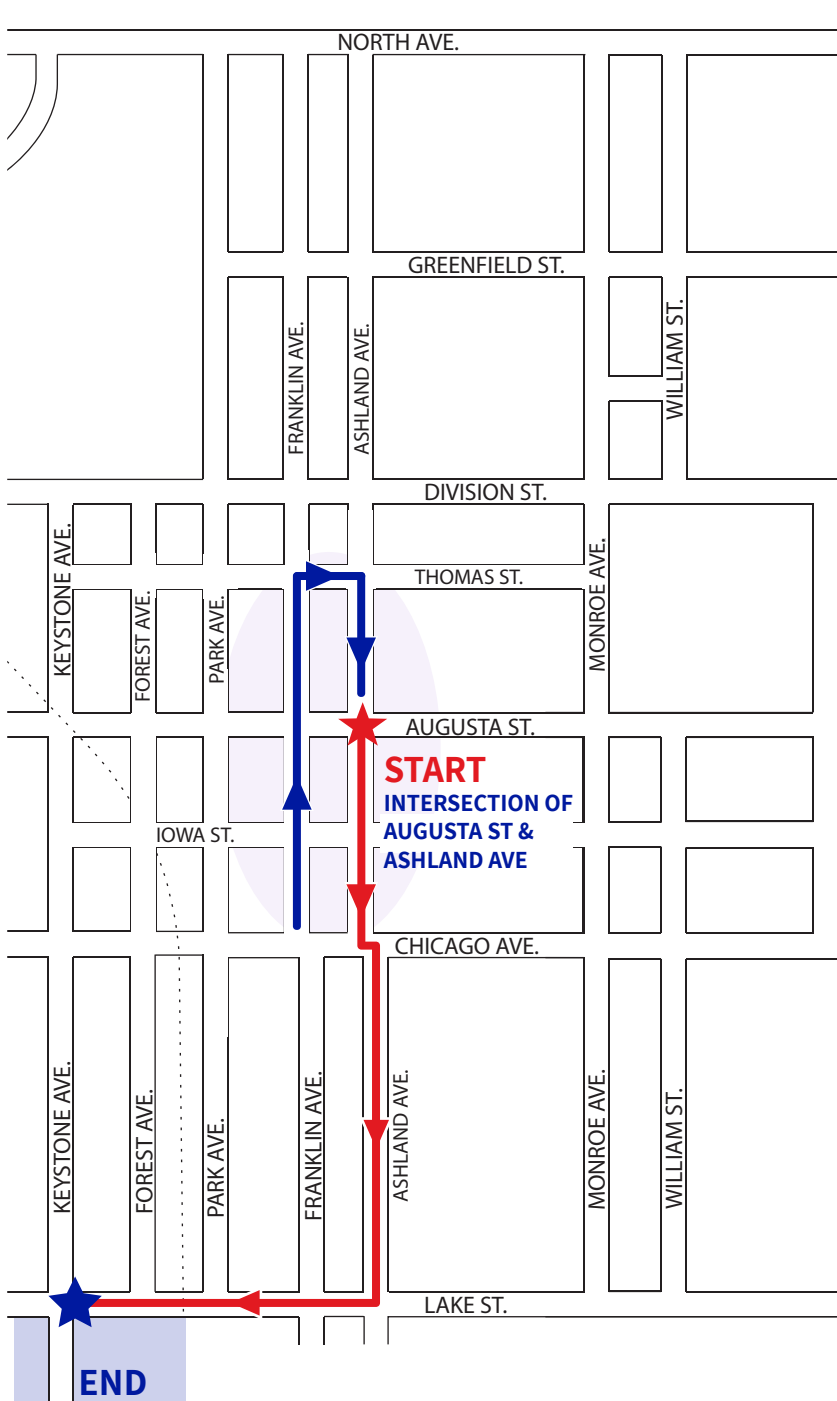

# RIVER FOREST MEMORIAL DAY PARADE ROUTE

MONDAY, MAY 29, 2022 STARTING AT 9:30 AM | LINE UP BY 9AM

**END**  
KEYSTONE PARK  
Ceremony & Community Picnic

\*Parade Line-Up Location is approximate.  
PLEASE NOTE: Parade line-up streets are ONE WAY  
on the day of the event.