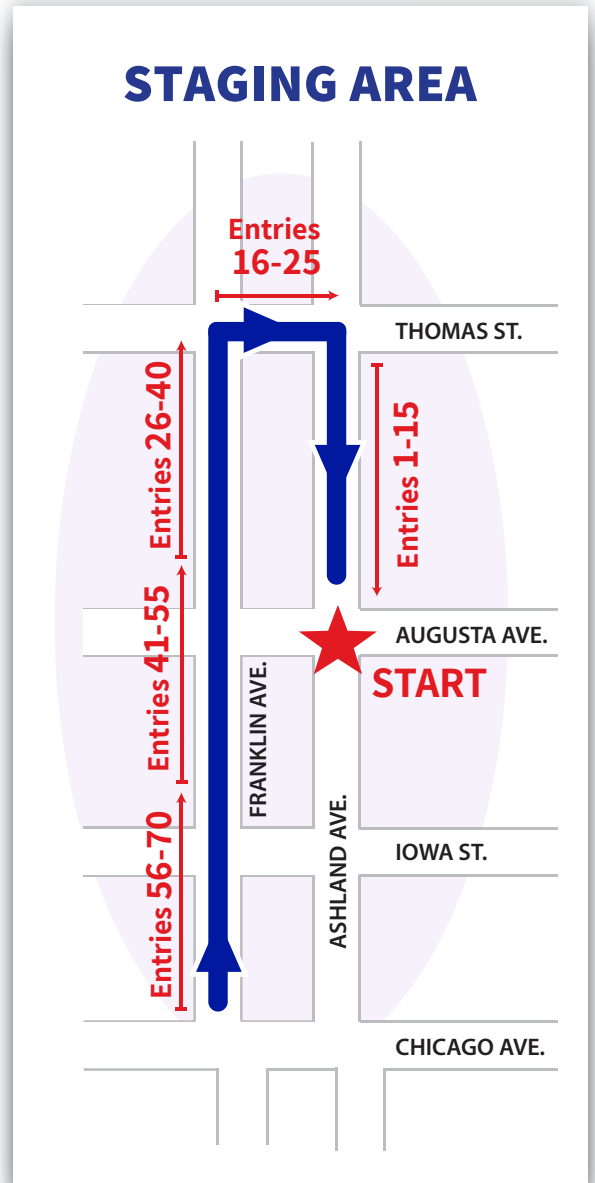

# RIVER FOREST MEMORIAL DAY PARADE ROUTE

MONDAY, MAY 30, 2022 STARTING AT 9:30 AM | LINE UP BY 9 AM

**END**  
KEYSTONE PARK  
Ceremony & Community Picnic

\*Parade Line-Up Location is approximate.  
PLEASE NOTE: Parade line-up streets are ONE WAY on the day of the event.