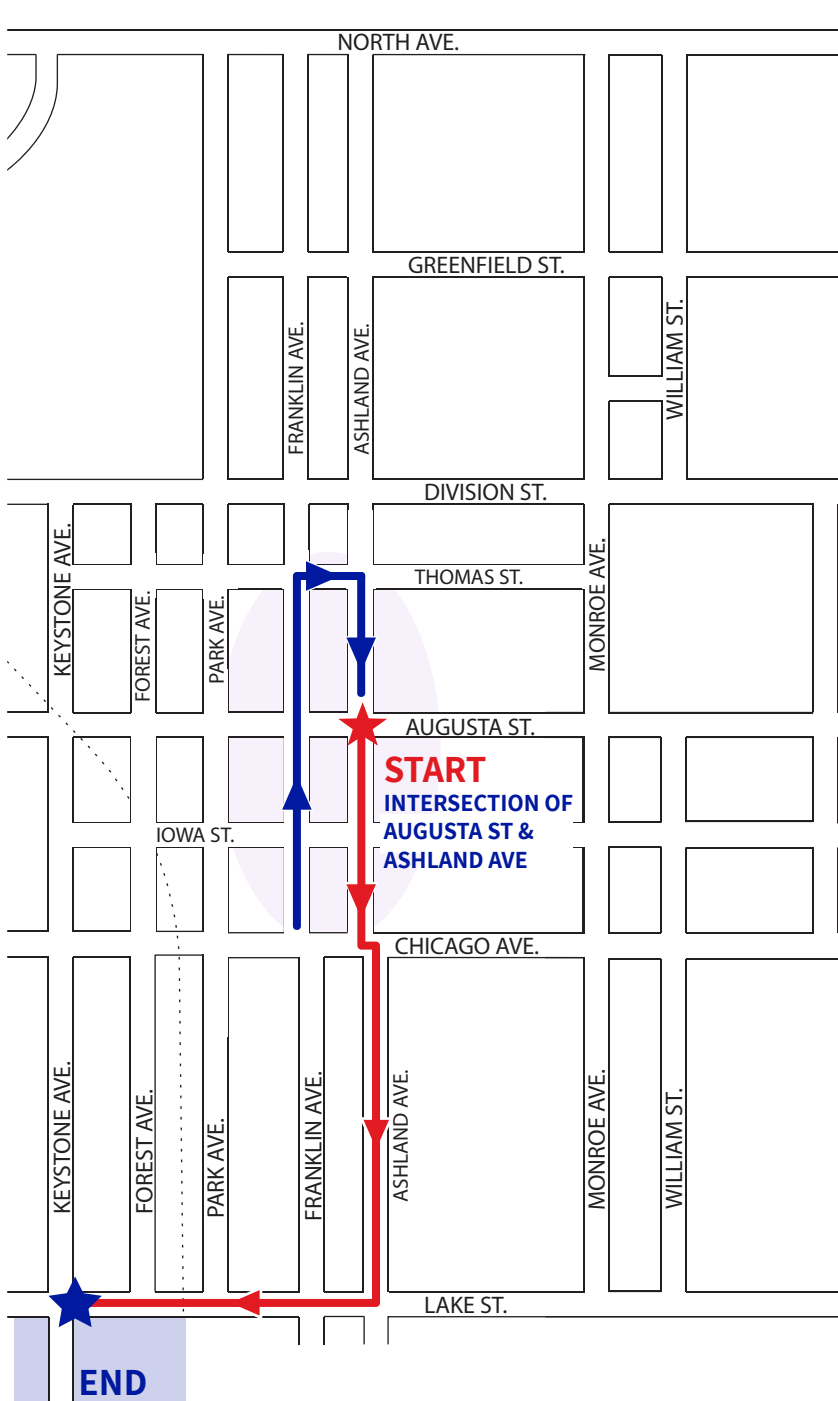

# RIVER FOREST MEMORIAL DAY PARADE ROUTE

MONDAY, MAY 30, 2022 STARTING AT 9:30 AM | LINE UP BY 9 AM

**END**  
KEYSTONE PARK  
Ceremony & Community Picnic

\*Parade Line-Up Location is approximate.  
PLEASE NOTE: Parade line-up streets are ONE WAY on the day of the event.