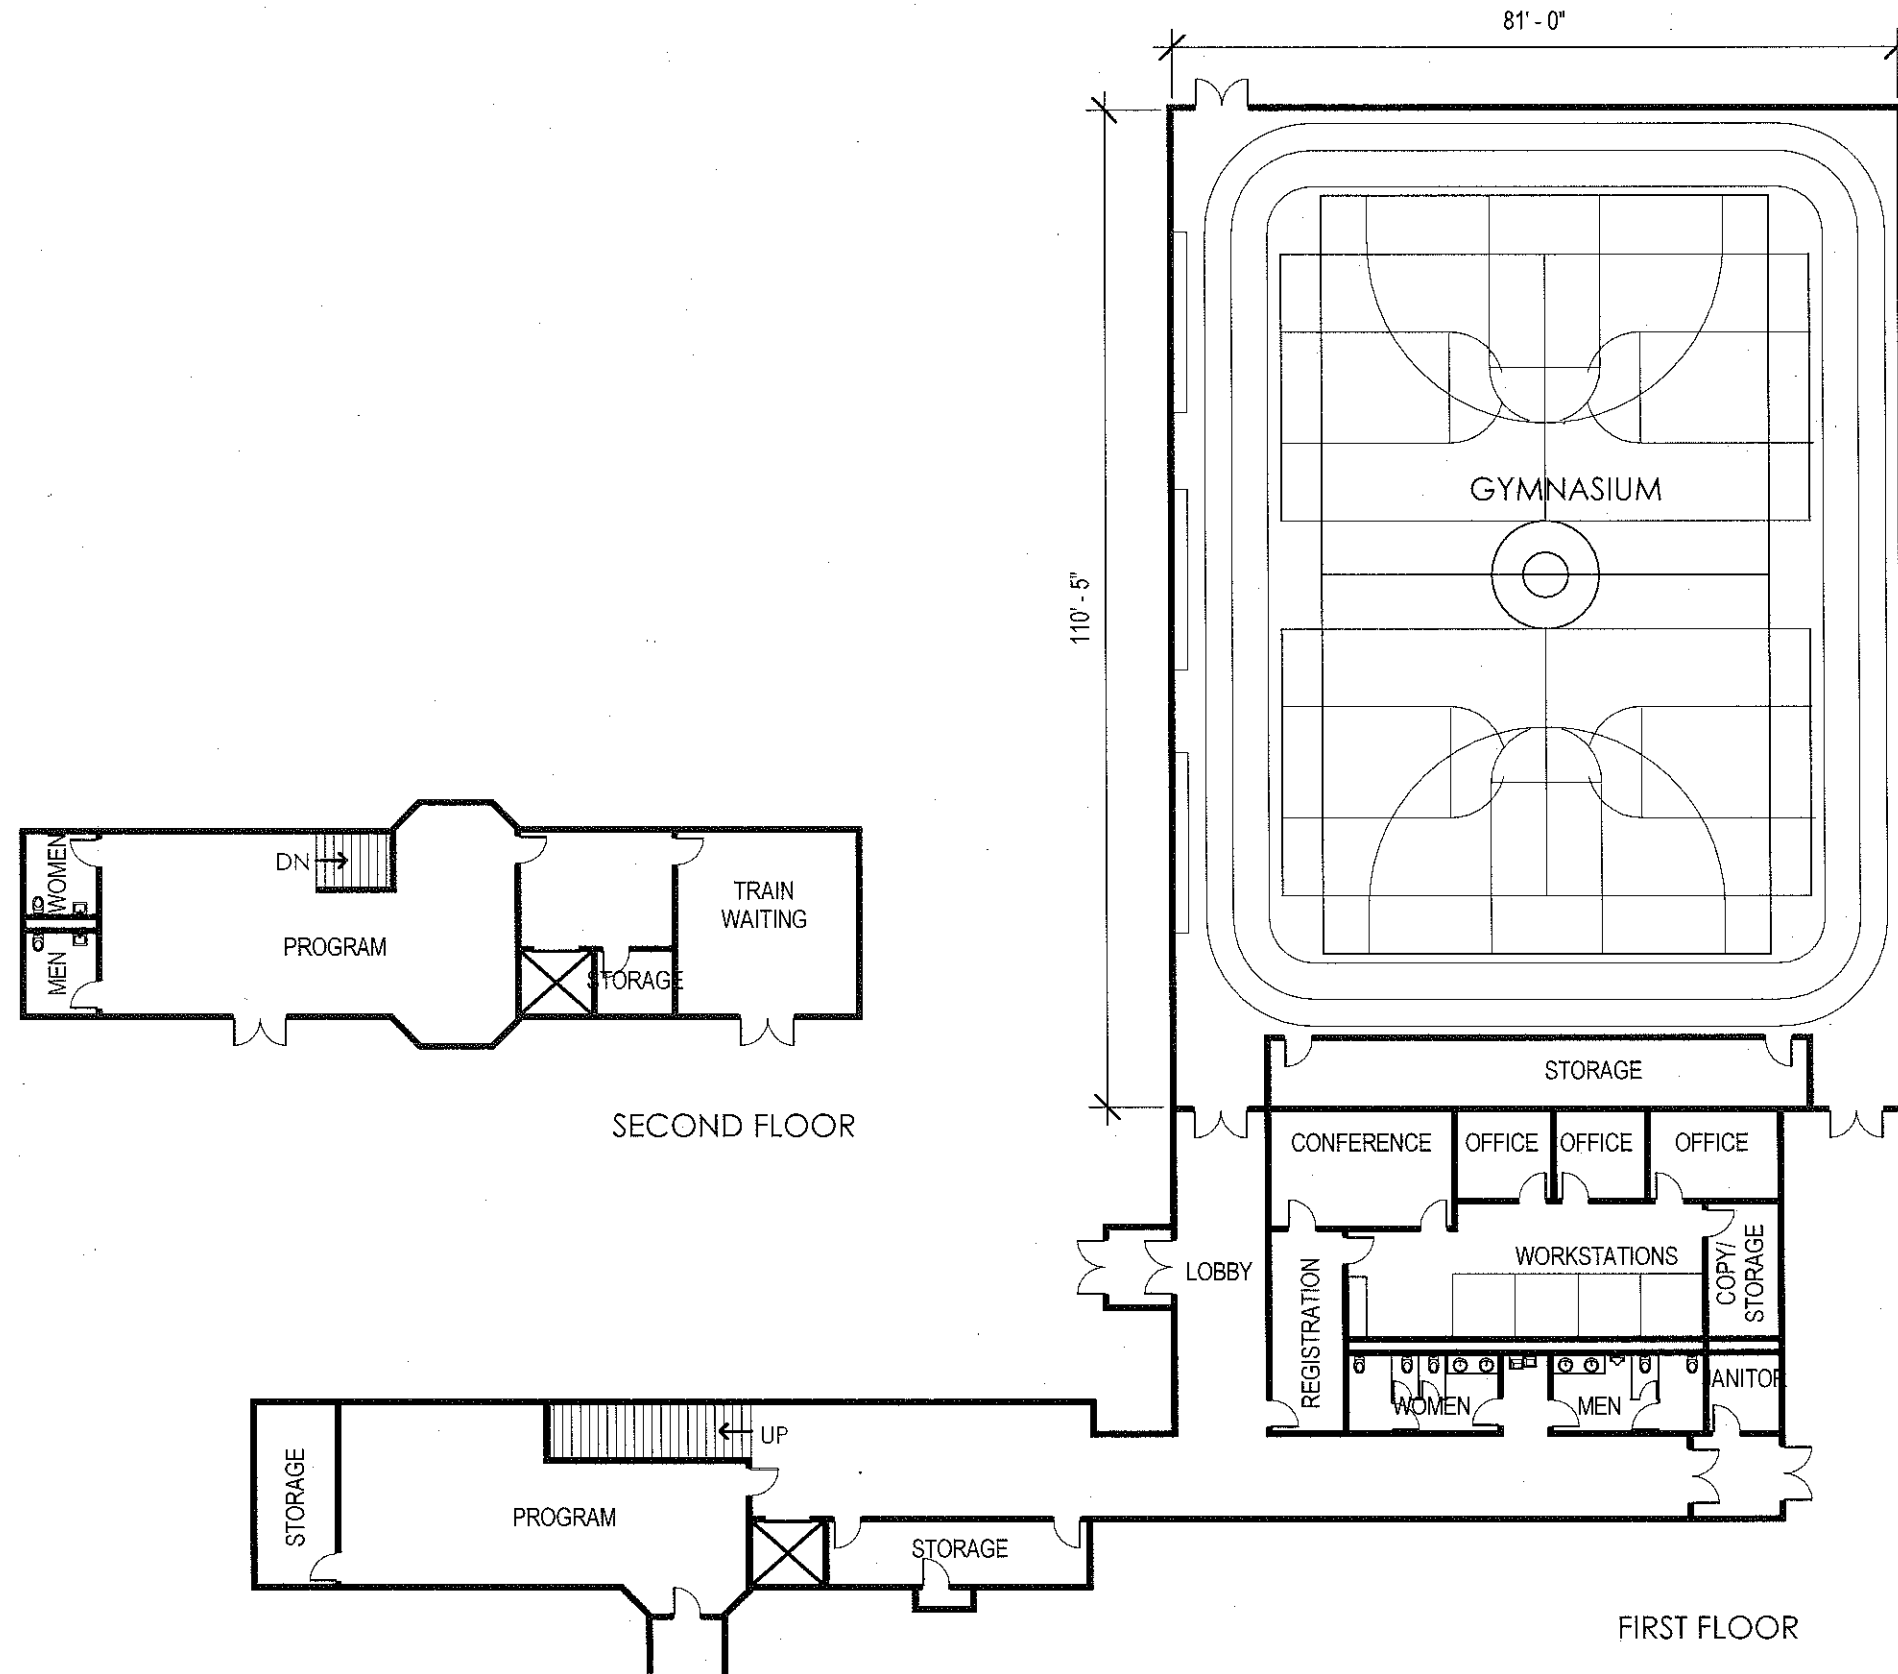

# RIVER FOREST PARK DISTRICT

3/64" = 1'-0"  
10/12/2015

# RIVER FOREST PARK DISTRICT

1" = 40'-0"  
02/19/2016