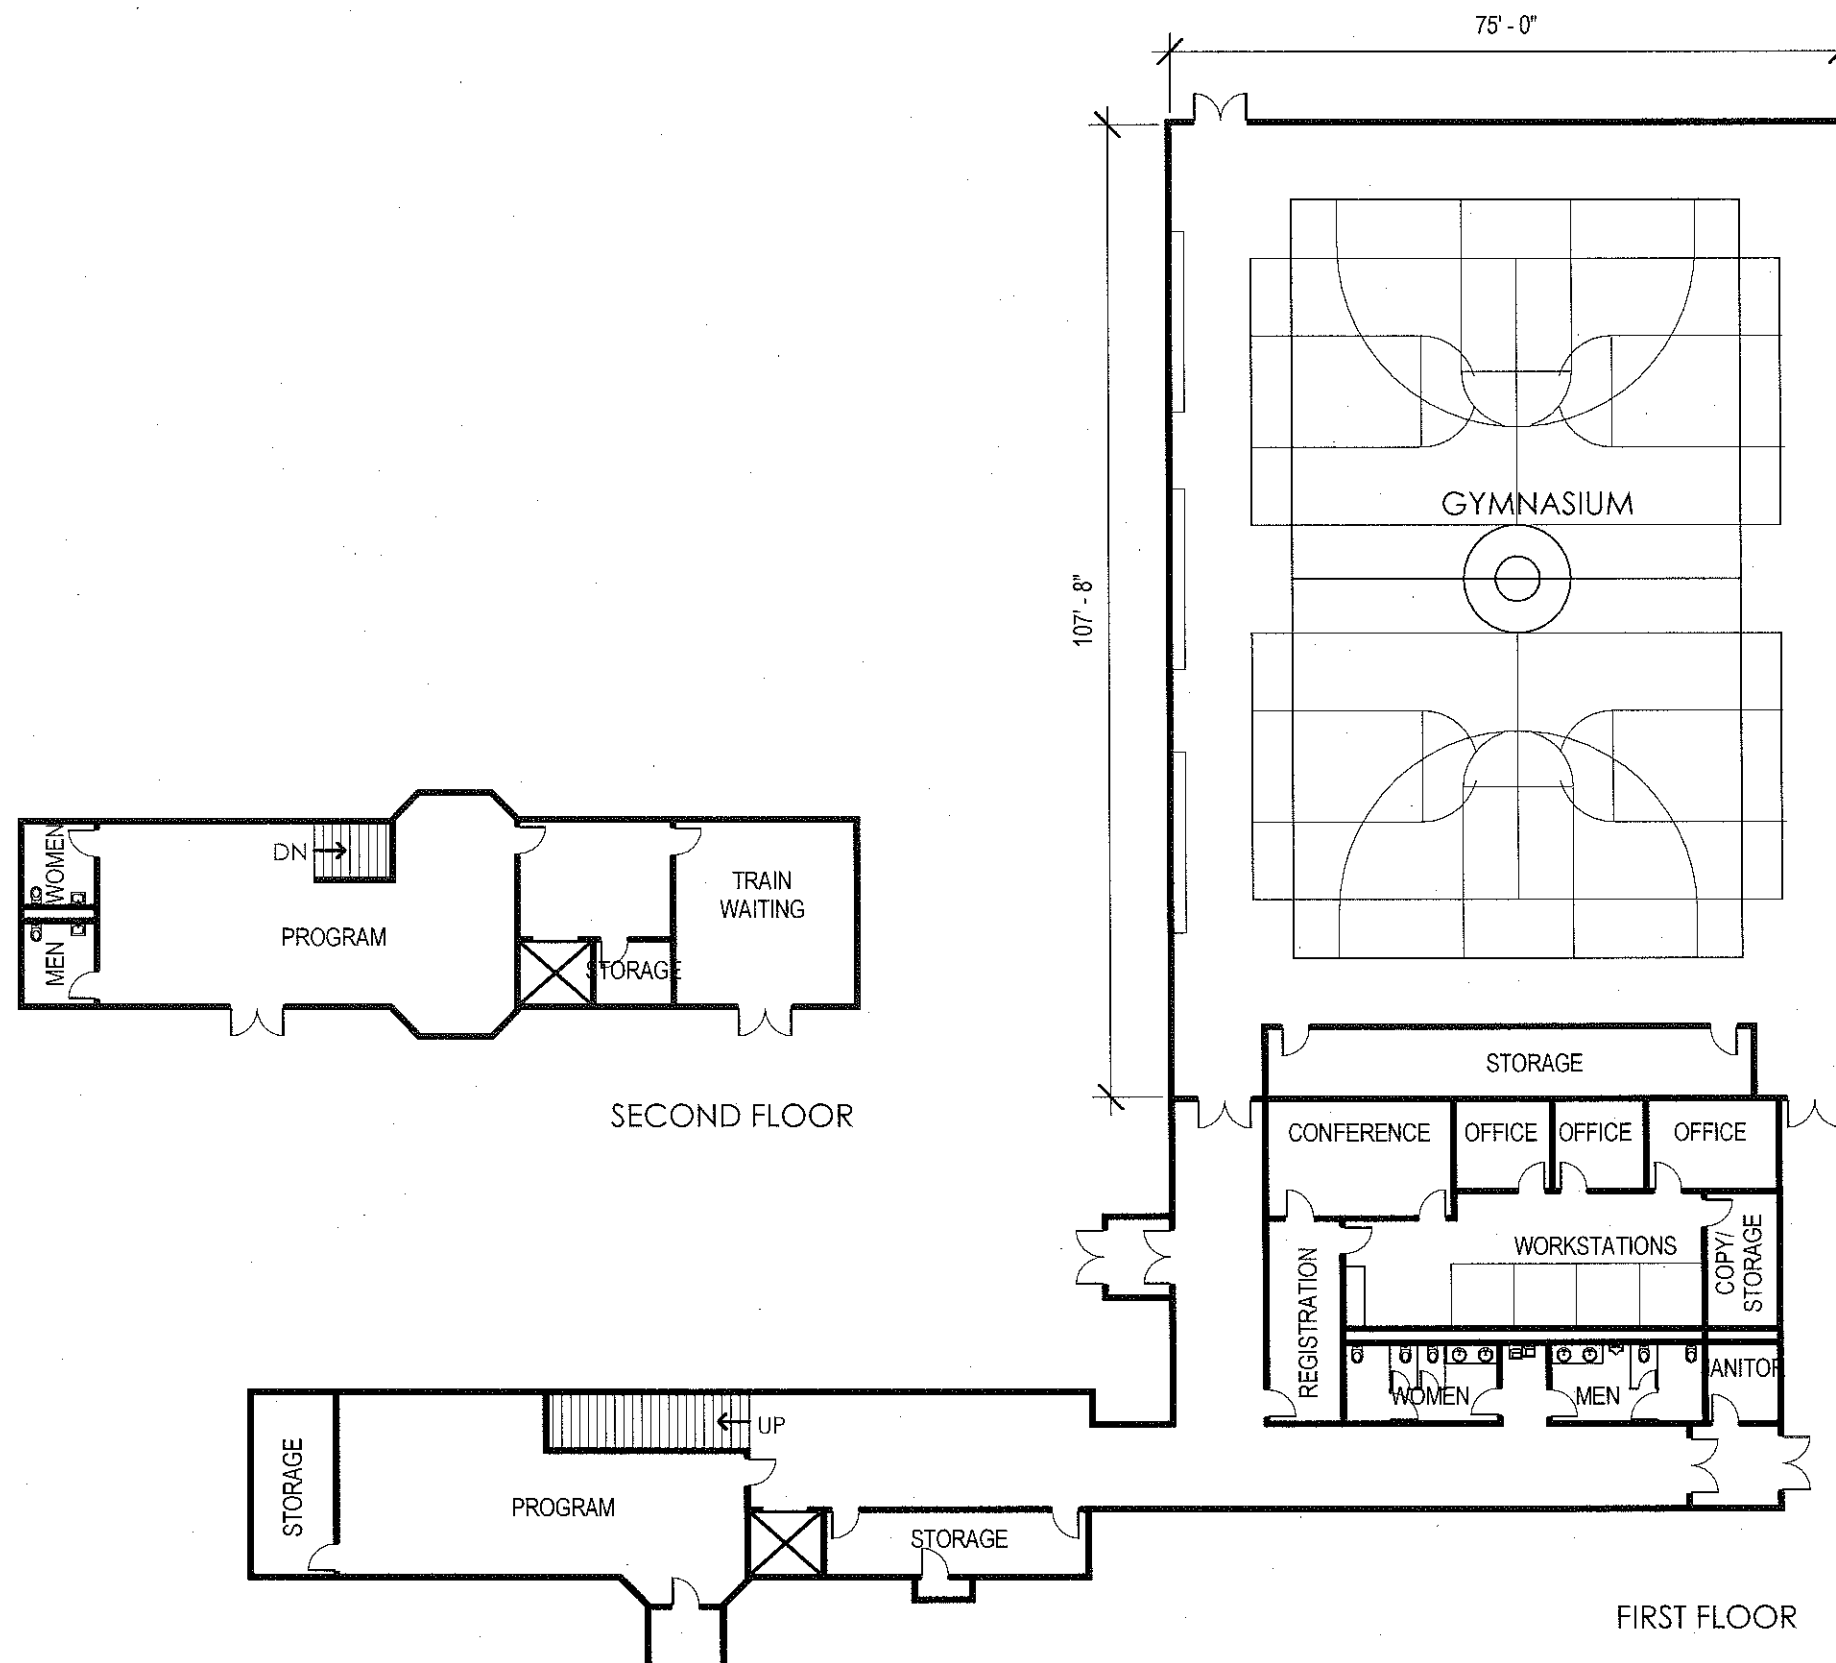

# RIVER FOREST PARK DISTRICT

3/64" = 1'-0"  
10/12/2015

# RIVER FOREST PARK DISTRICT

1" = 40'-0"  
02/19/2016