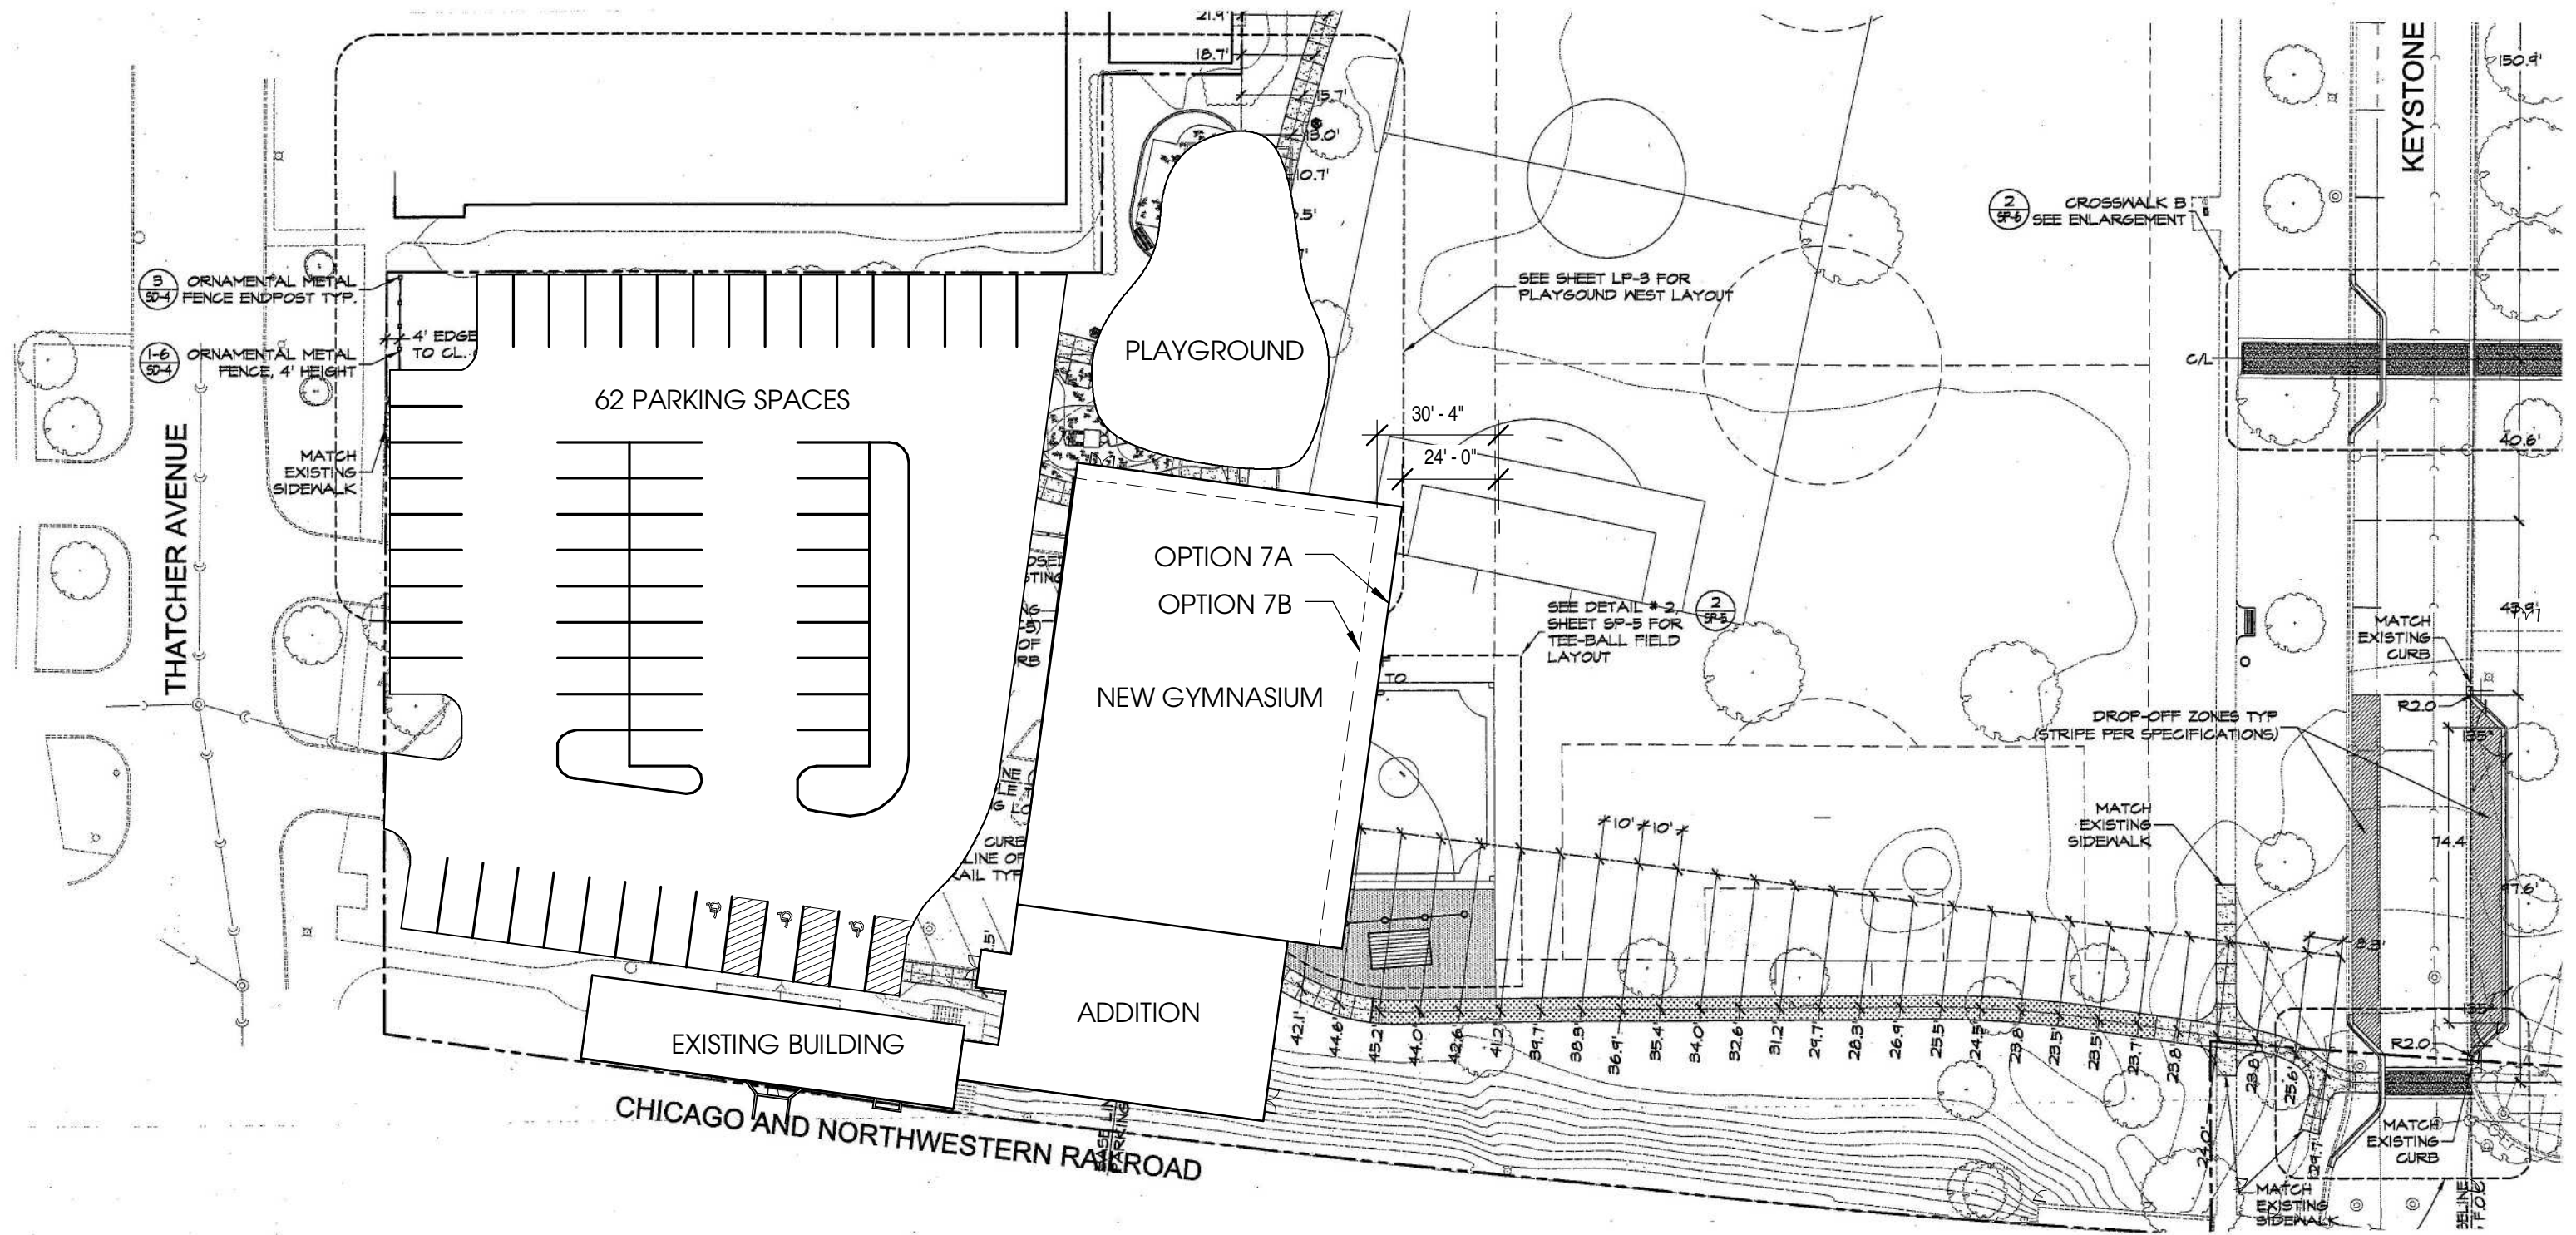

# RIVER FOREST PARK DISTRICT

3/64" = 1'-0"  
10/12/2015

# RIVER FOREST PARK DISTRICT

1" = 40'-0"  
02/19/2016