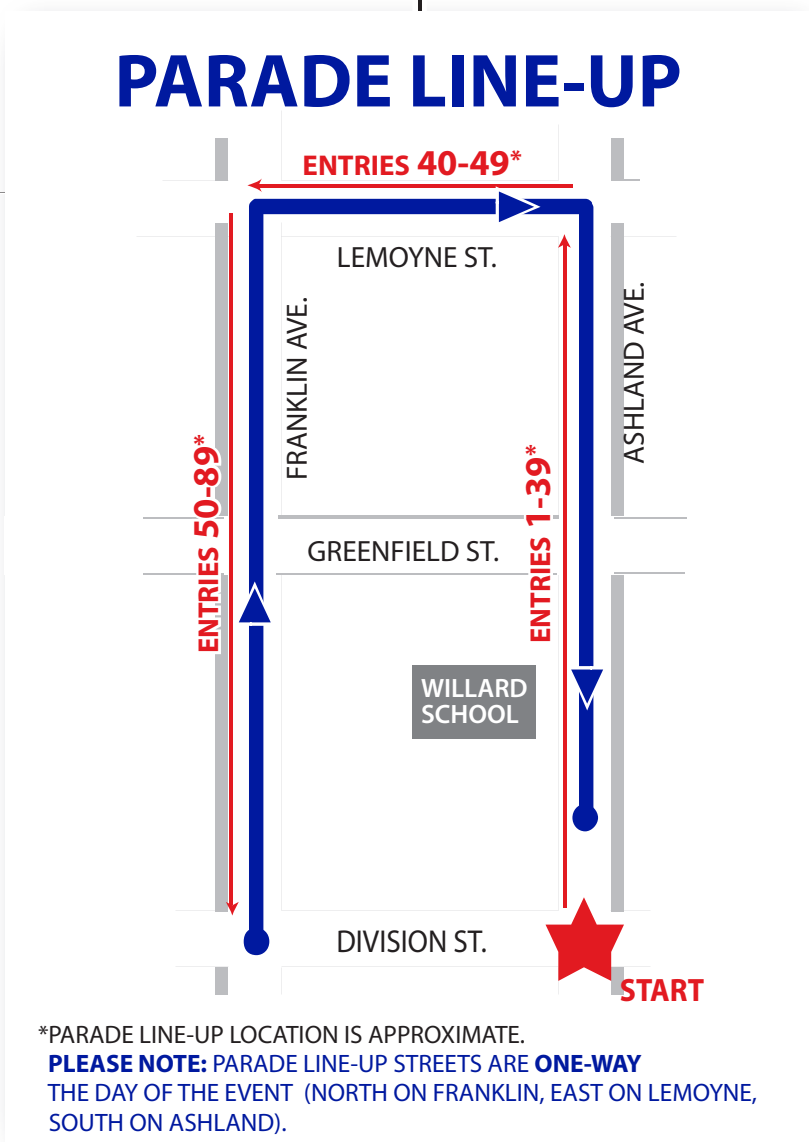

# River Forest Memorial Day Parade

Line-Up by 9:00 am  
Parade Starts at 9:30 am

\*PARADE LINE-UP LOCATION IS APPROXIMATE.  
**PLEASE NOTE:** PARADE LINE-UP STREETS ARE **ONE-WAY** THE DAY OF THE EVENT (NORTH ON FRANKLIN, EAST ON LEMOYNE, SOUTH ON ASHLAND).