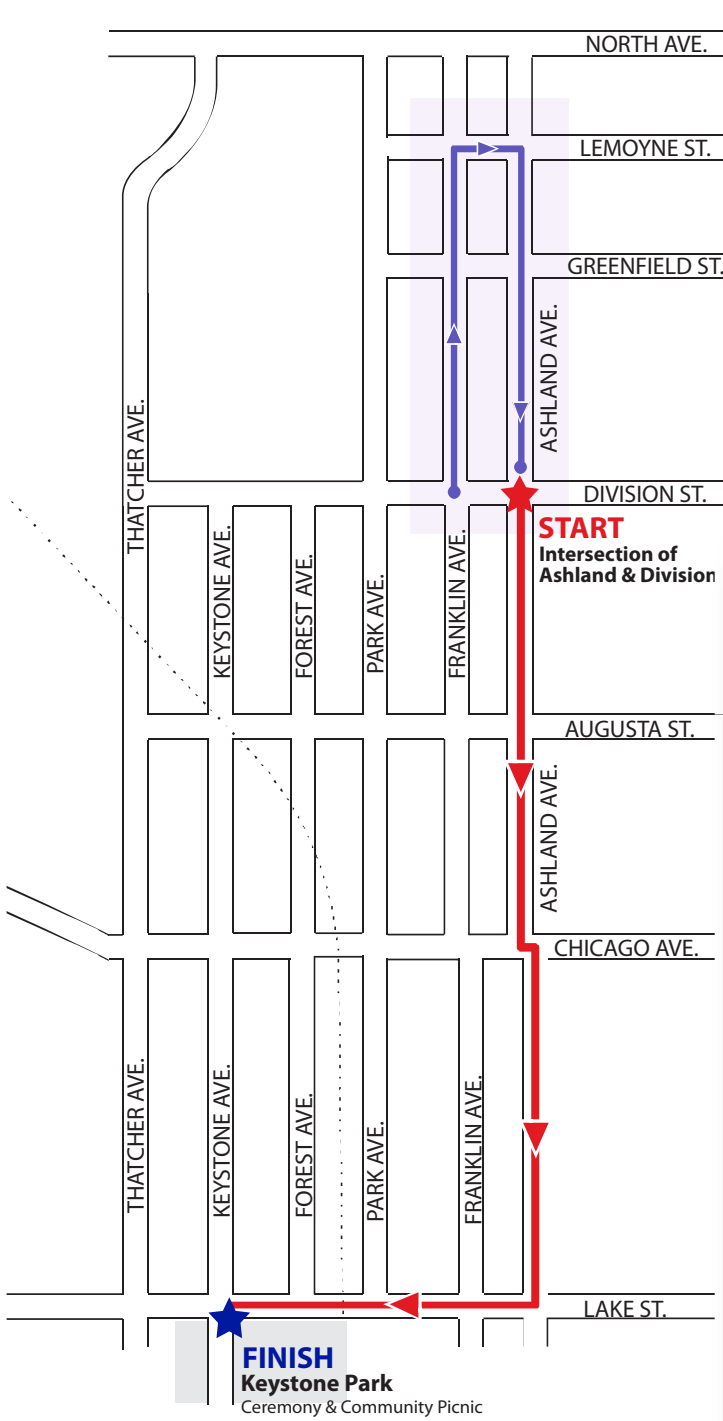

# River Forest Memorial Day Parade

Line-Up by 9:00 am  
Parade Starts at 9:30 am

\*PARADE LINE-UP LOCATION IS APPROXIMATE.  
**PLEASE NOTE:** PARADE LINE-UP STREETS ARE **ONE-WAY** THE DAY OF THE EVENT (NORTH ON FRANKLIN, EAST ON LEMOYNE, SOUTH ON ASHLAND).